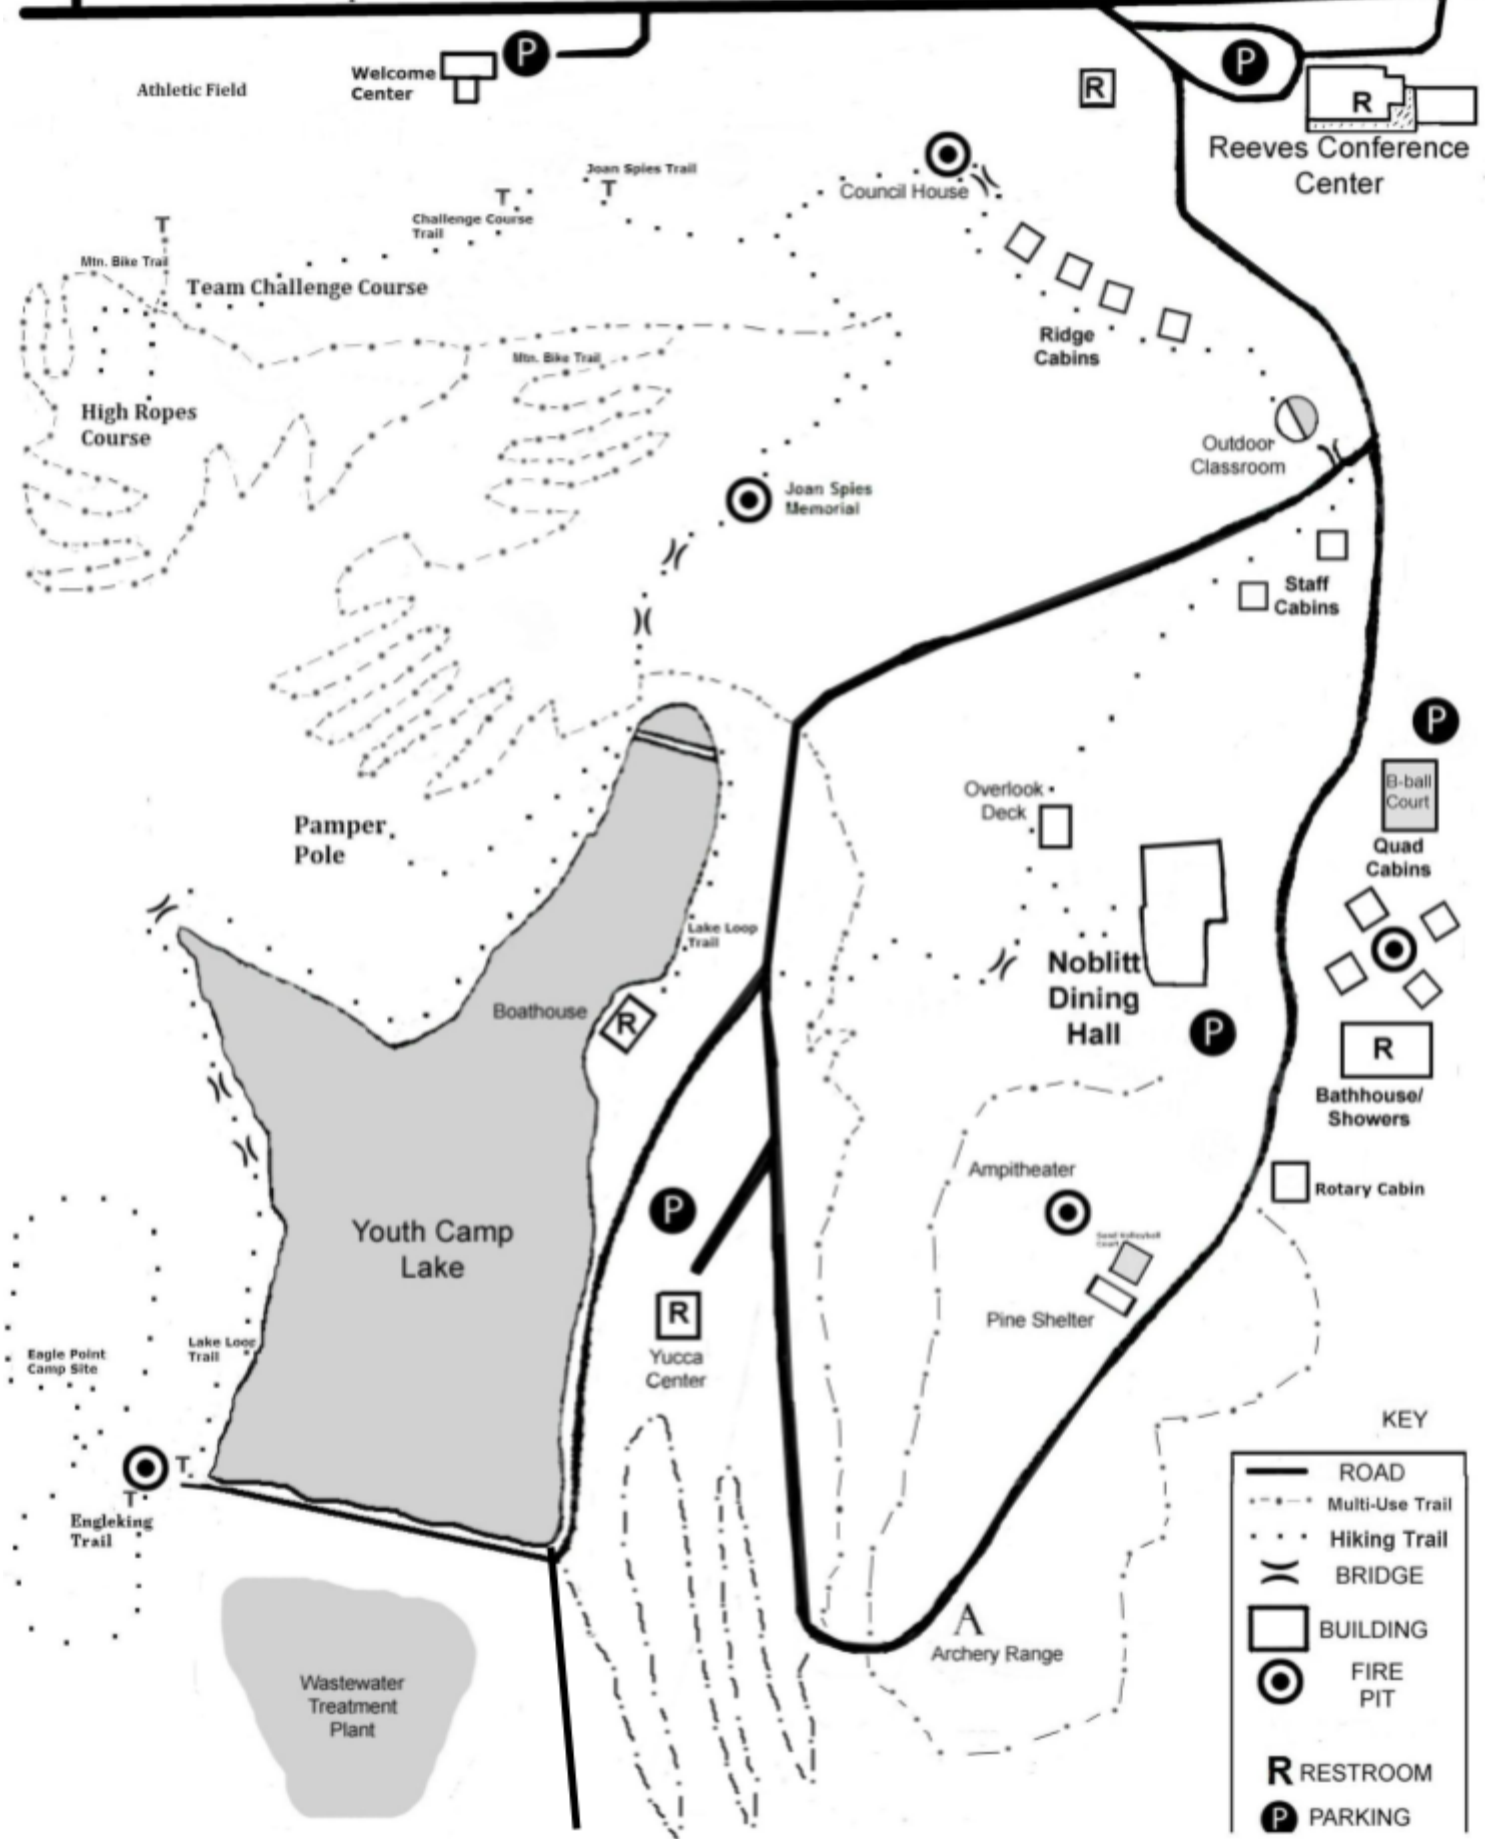

# Columbus Youth Camp

Youth Camp Rd

CAMP ENTRANCE

KEY

|  |                 |
|--|-----------------|
|  | ROAD            |
|  | Multi-Use Trail |
|  | Hiking Trail    |
|  | BRIDGE          |
|  | BUILDING        |
|  | FIRE PIT        |
|  | RESTROOM        |
|  | PARKING         |