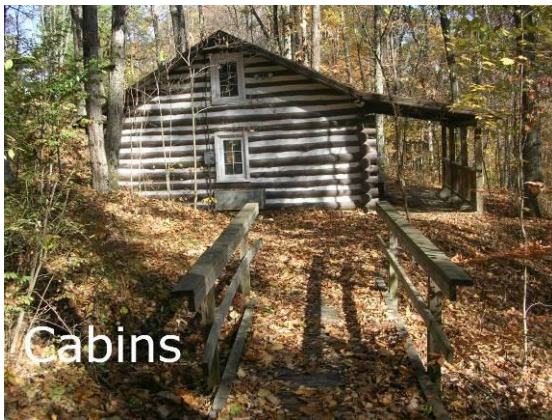

Cabins

Connected by our trails, we have 5 dorm style cabins and 6 log style cabins. All cabins are heated and can sleep 16 people. Also, a central fire pit is located in the modern cabin campus.